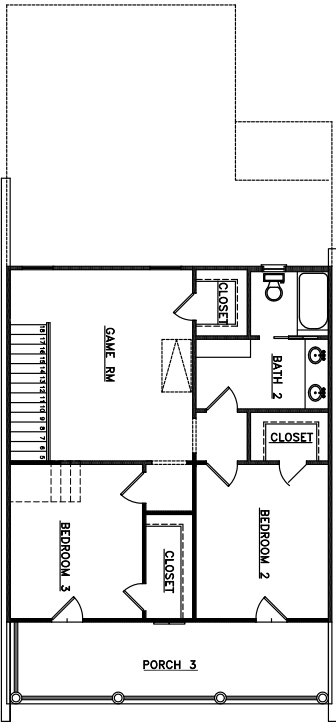

CAROLINE STREET COLLECTION

7 CAROLINE STREET - LOT 225

The **SHELBY**
2322 SQ. FT.
TWO STORY
\$439,000

3 BEDROOM, 2.5 BATH, STUDY/GAMEROOM, 2 CAR GARAGE

FIRST FLOOR

SECOND FLOOR

THIS DRAWING IS CONCEPTUAL AND THE ACTUAL MAY SLIGHTLY VARY FROM WHAT IS DRAWN OR PRICED.