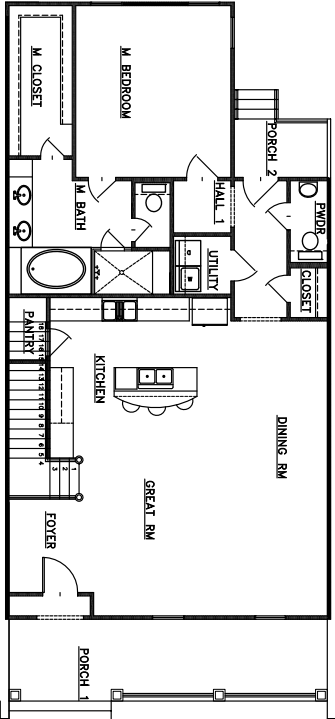

CAROLINE STREET COLLECTION

7 CAROLINE STREET - LOT 225

The **SHELBY**
2322 SQ. FT.
TWO STORY
\$439,000

3 BEDROOM, 2.5 BATH, STUDY/GAMEROOM, 2 CAR GARAGE

FIRST FLOOR

SECOND FLOOR

THIS DRAWING IS CONCEPTUAL AND THE ACTUAL MAY SLIGHTLY VARY FROM WHAT IS DRAWN OR PRICED.